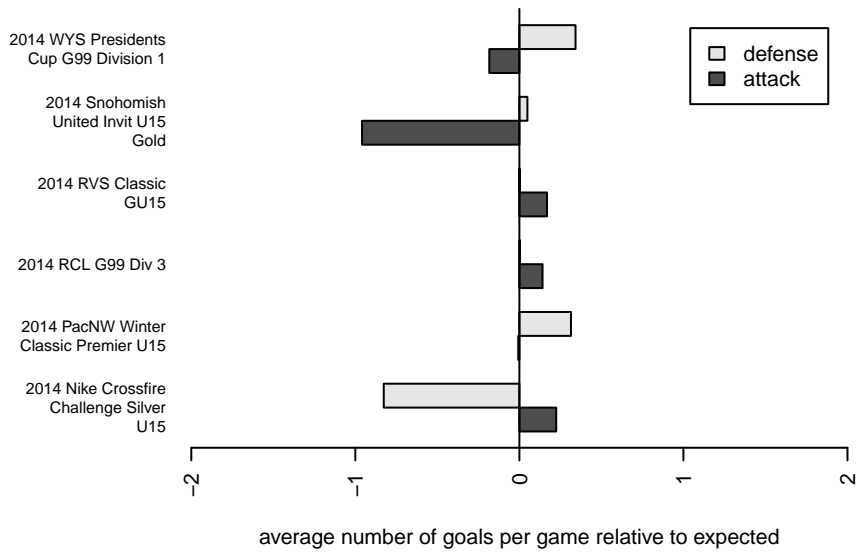

## RV Slammers Orange G99

Rainier Valley Slammers  
 Auburn, WA  
 G99 total strength=1483  
 attack=10.12 defense=11.22  
 fall league = RCL G99 Div 3, RCL G99 7V2  
 notes= Dorman 2013

alt names used:  
 RAINIER VALLEY SLAMMERS RVSG99ORAN  
 RVS G99 Orange  
 SLAMMERS GU15 A  
 RVS Slammers G99 Orange  
 RVS Slammers G99 Orange  
 RVS G99 Orange  
 RVS Slammers G99 Orange

Venues played:  
 2014 Snohomish United Invt U15 Gold  
 2014 RVS Classic GU15  
 2014 Nike Crossfire Challenge Silver U15  
 2014 RCL G99 Div 3  
 2014 PacNW Winter Classic Premier U15  
 2014 WYS Presidents Cup G99 Division 1  
 2014 RCL G99 7V2

**attack and defense variance (black dot)  
relative to other teams  
and top 10 in region**

**attack and defense rating  
relative to others at age  
and all opponents in last 13 months**

**Performance relative to 13 month average**