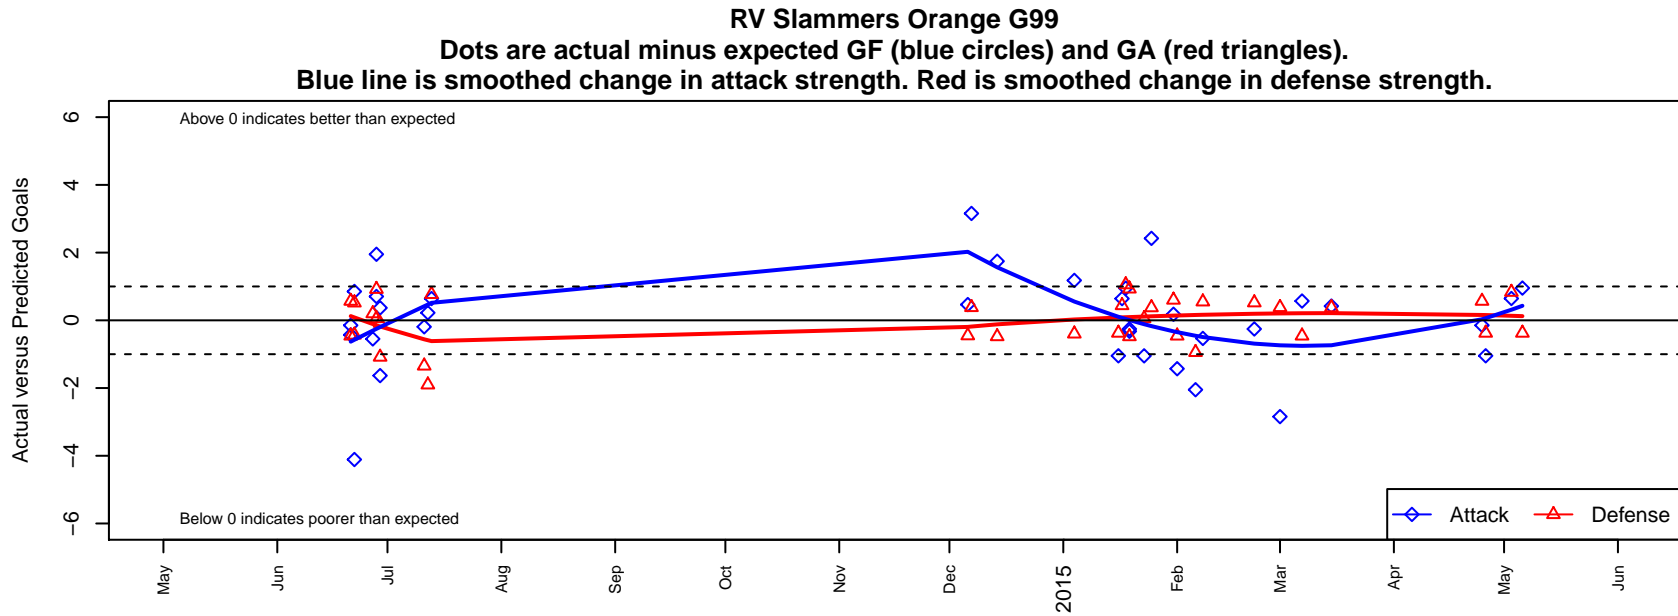

## RV Slammers Orange G99

Rainier Valley Slammers  
 Auburn, WA  
 G99 total strength=1483  
 attack=10.12 defense=11.22  
 fall league = RCL G99 Div 3, RCL G99 7V2  
 notes= Dorman 2013

alt names used:  
 RAINIER VALLEY SLAMMERS RVSG99ORAN  
 RVS G99 Orange  
 SLAMMERS GU15 A  
 RVS Slammers G99 Orange  
 RVS Slammers G99 Orange  
 RVS G99 Orange  
 RVS Slammers G99 Orange

**attack and defense variance (black dot)  
relative to other teams  
and top 10 in region**

**attack and defense rating  
relative to others at age  
and all opponents in last 13 months**

**Performance relative to 13 month average**