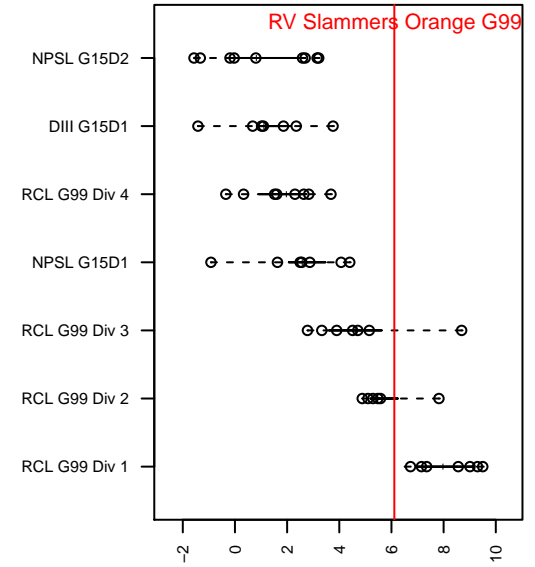

## RV Slammers Orange G99

Rainier Valley Slammers  
 Auburn, WA  
 G99 total strength=1483  
 attack=10.12 defense=11.22  
 fall league = RCL G99 Div 3, RCL G99 7V2  
 notes= Dorman 2013

alt names used:  
 RAINIER VALLEY SLAMMERS RVSG99ORAN  
 RVS G99 Orange  
 SLAMMERS GU15 A  
 RVS Slammers G99 Orange  
 RVS Slammers G99 Orange  
 RVS G99 Orange  
 RVS Slammers G99 Orange

**attack and defense variance (black dot)  
relative to other teams  
and top 10 in region**

**attack and defense rating  
relative to others at age  
and all opponents in last 13 months**

**Performance relative to 13 month average**